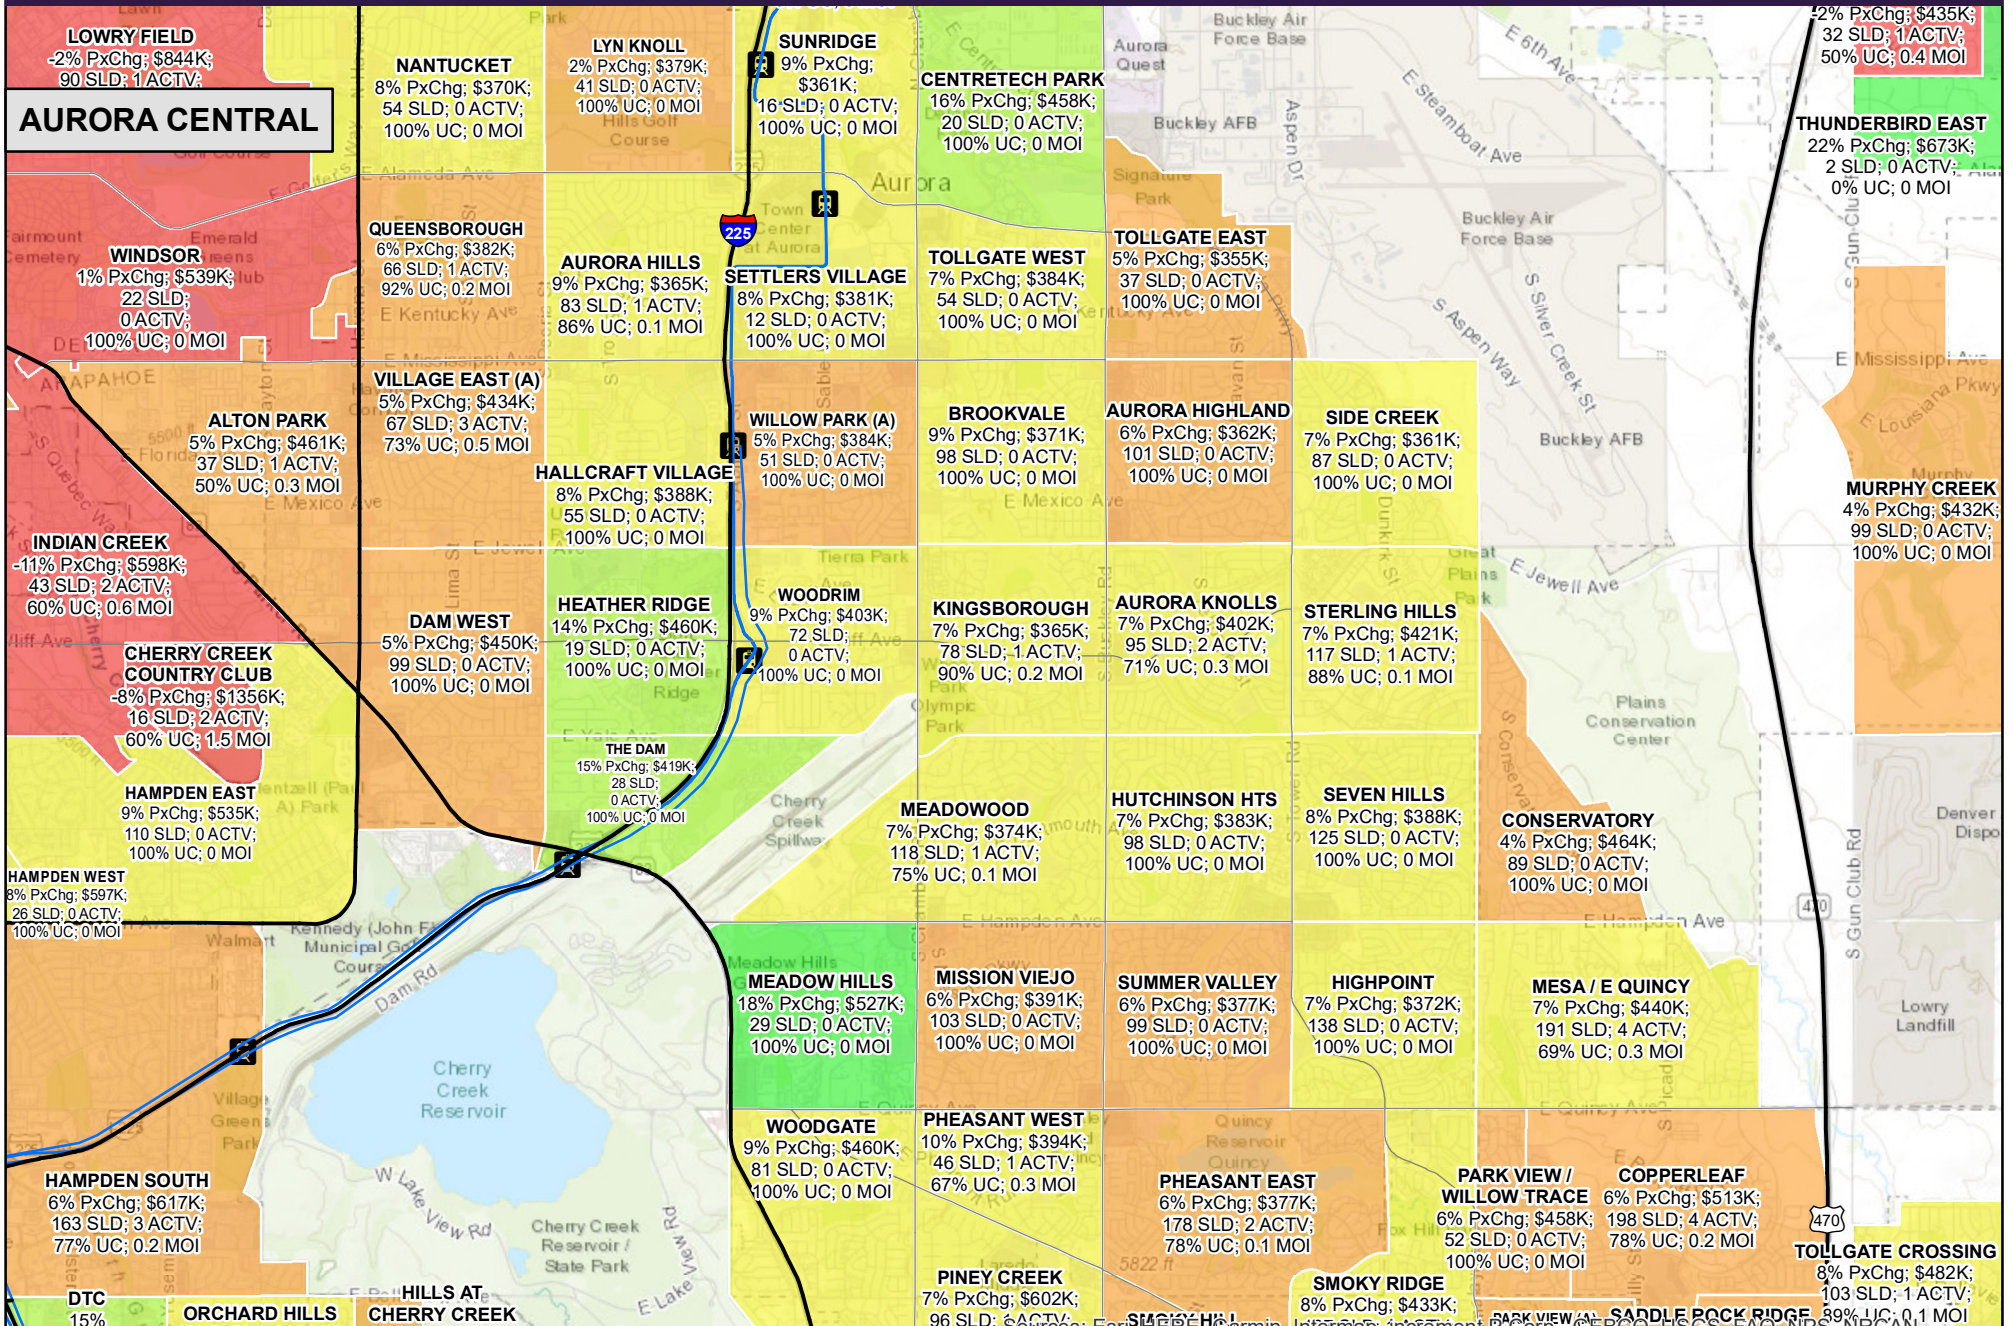

PRICE CHANGE

- 1% or Worse
- 1% to +4%
- +4% to +8%
- +8% to +15%
- +15% or Better

303-962-4272

WWW.YOURCASTLE.COM

PxChg=Price Change
SLD=# Homes Sold Past 12 Months
UC= Homes Under Contract

Price=Average Sold Price Past 12 Months
ACTV= # Active Listings
MOI=Months of Inventory