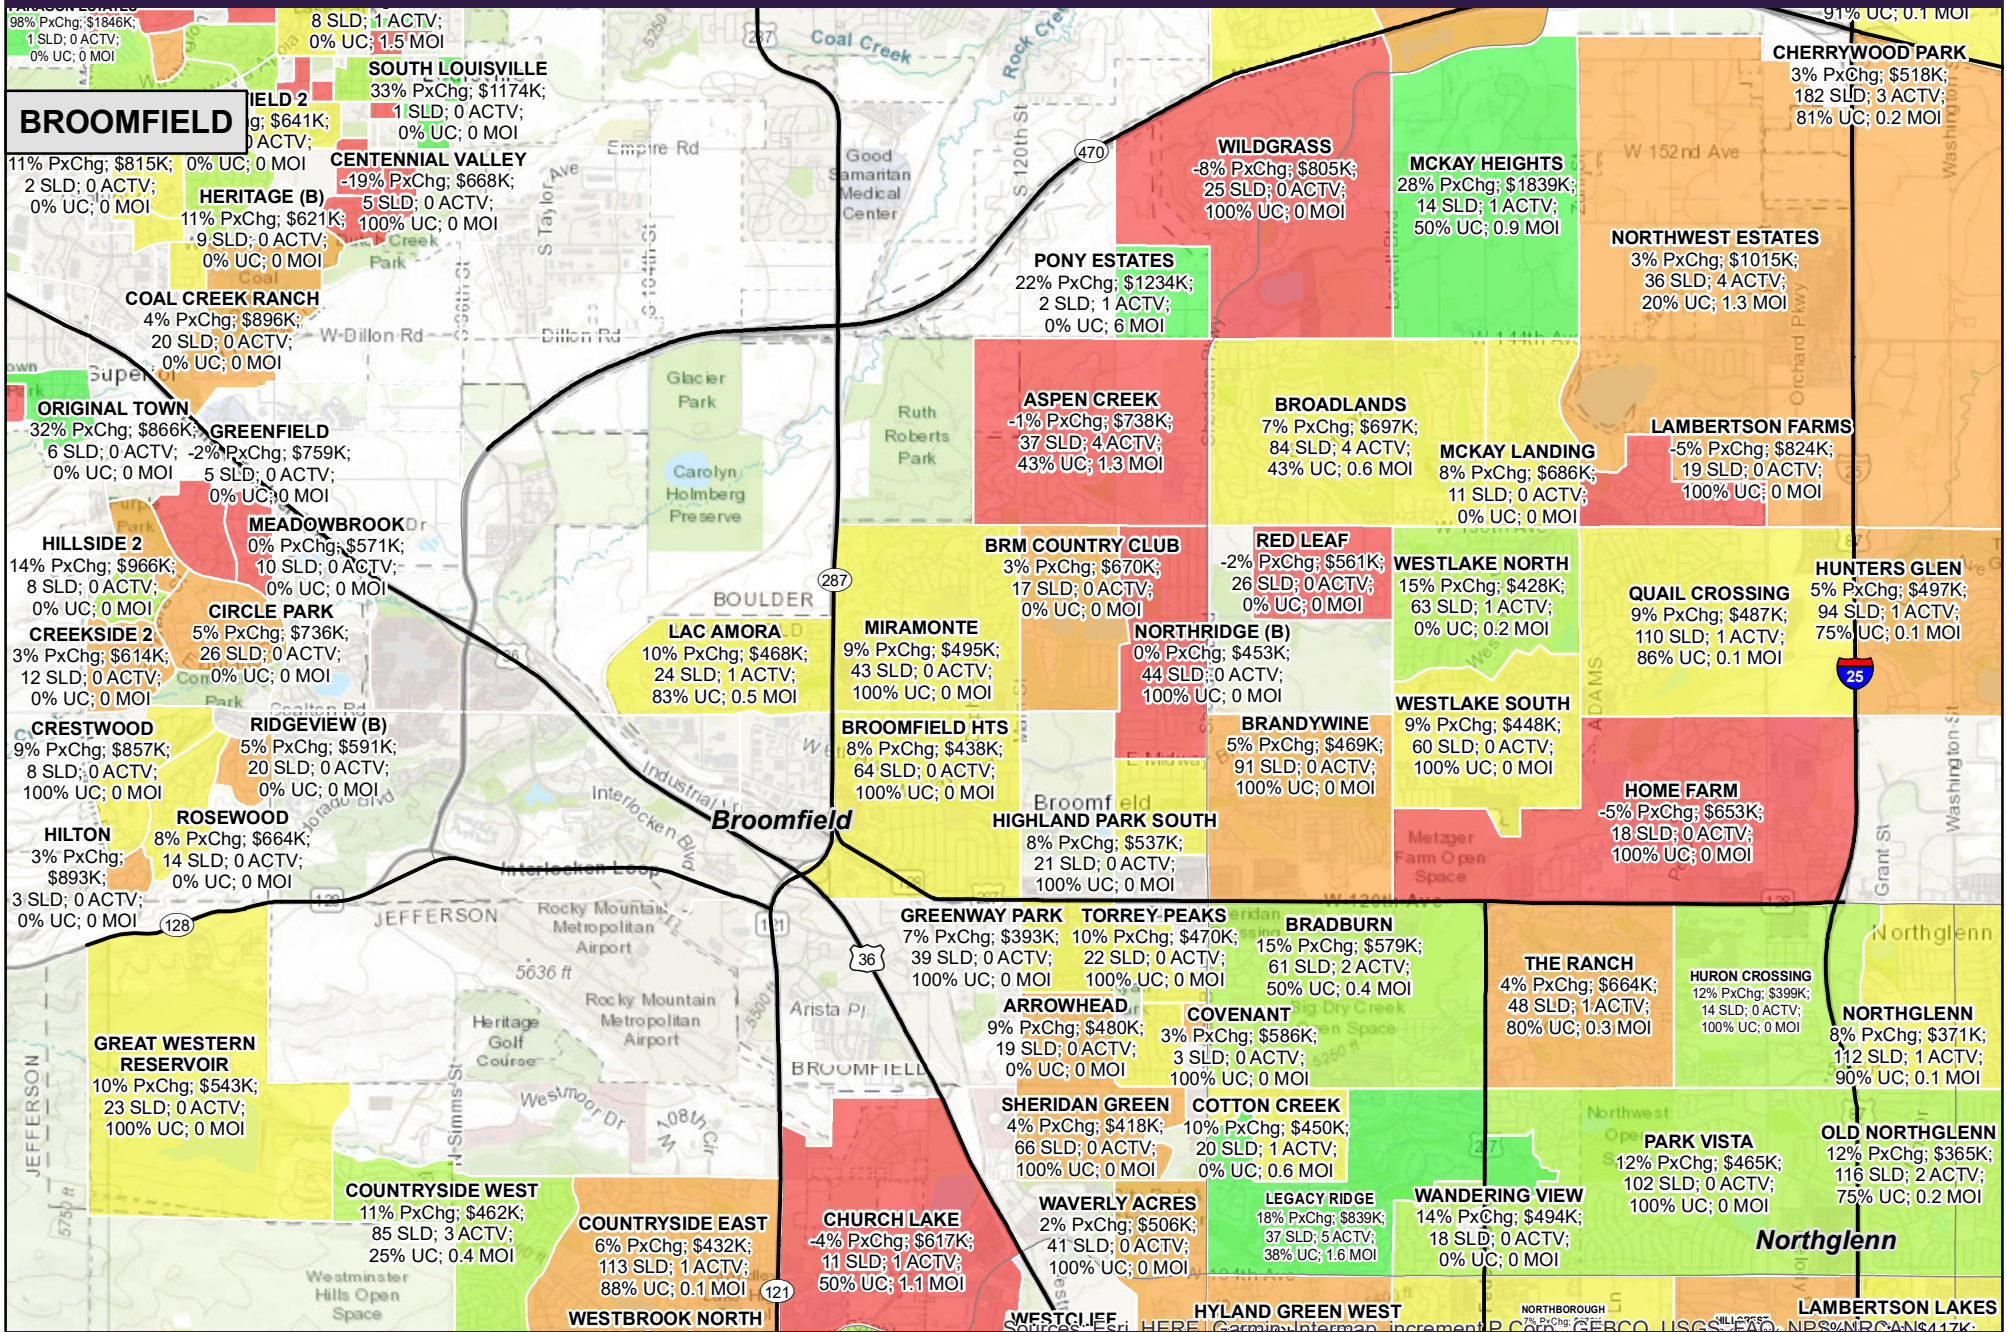

PRICE CHANGE

- -1% or Worse
- -1% to +4%
- +4% to +8%
- +8% to +15%
- +15% or Better

303-962-4272
WWW.YOURCASTLE.COM

PxChg=Price Change
SLD=# Homes Sold Past 12 Months
UC= Homes Under Contract

Price=Average Sold Price Past 12 Months
ACTV= # Active Listings
MOI=Months of Inventory