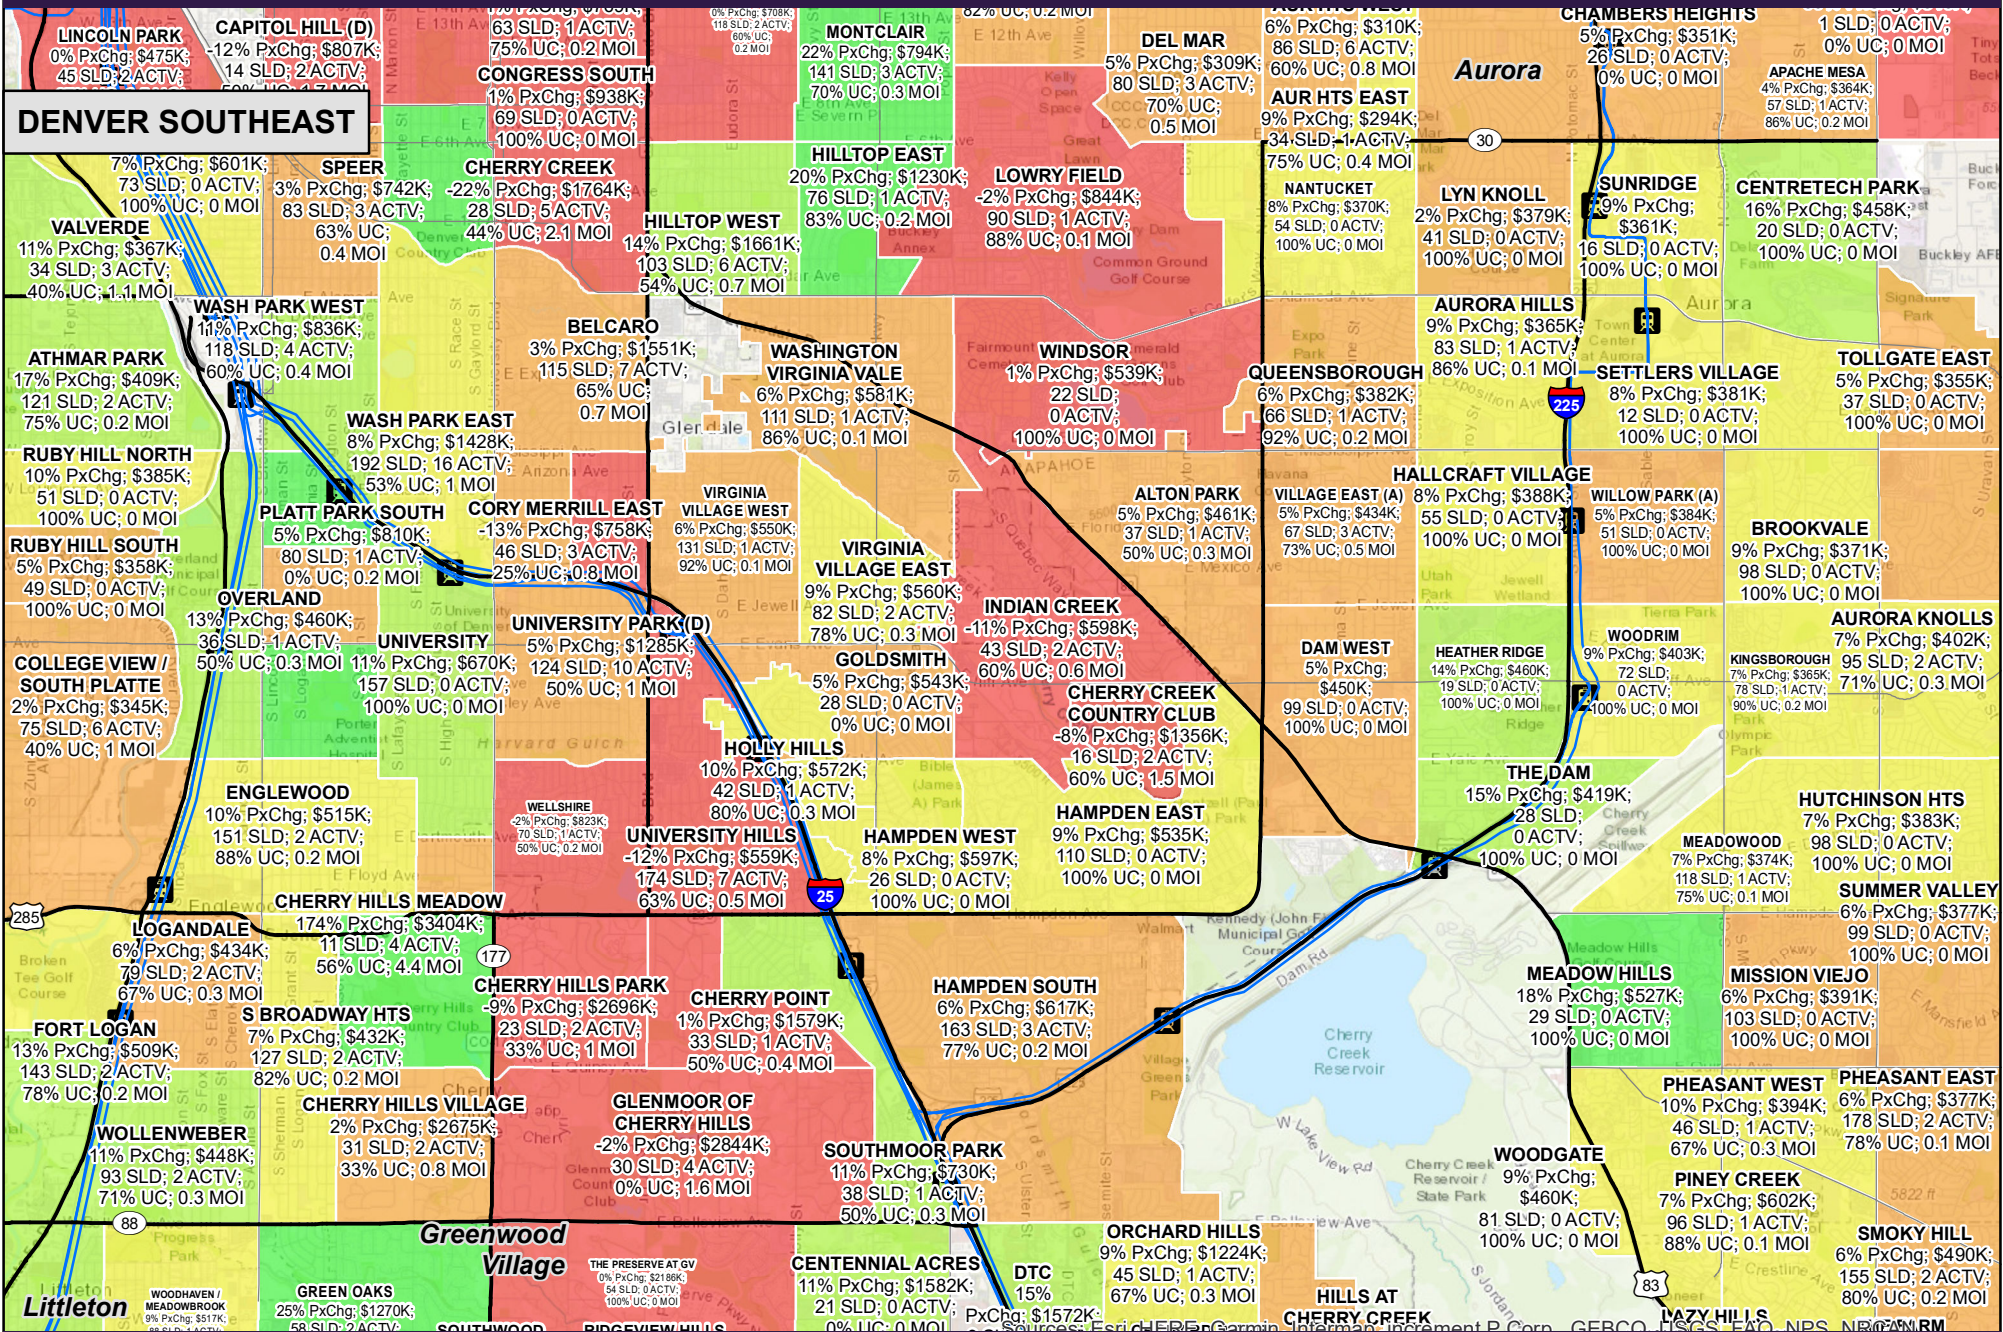

PRICE CHANGE
 -1% or Worse
 -1% to +4%
 +4% to +8%
 +8% to +15%
 +15% or Better

303-962-4272
WWW.YOURCASTLE.COM

PxChg=Price Change
 SLD=# Homes Sold Past 12 Months
 UC= Homes Under Contract

Price=Average Sold Price Past 12 Months
 ACTV= # Active Listings
 MOI=Months of Inventory