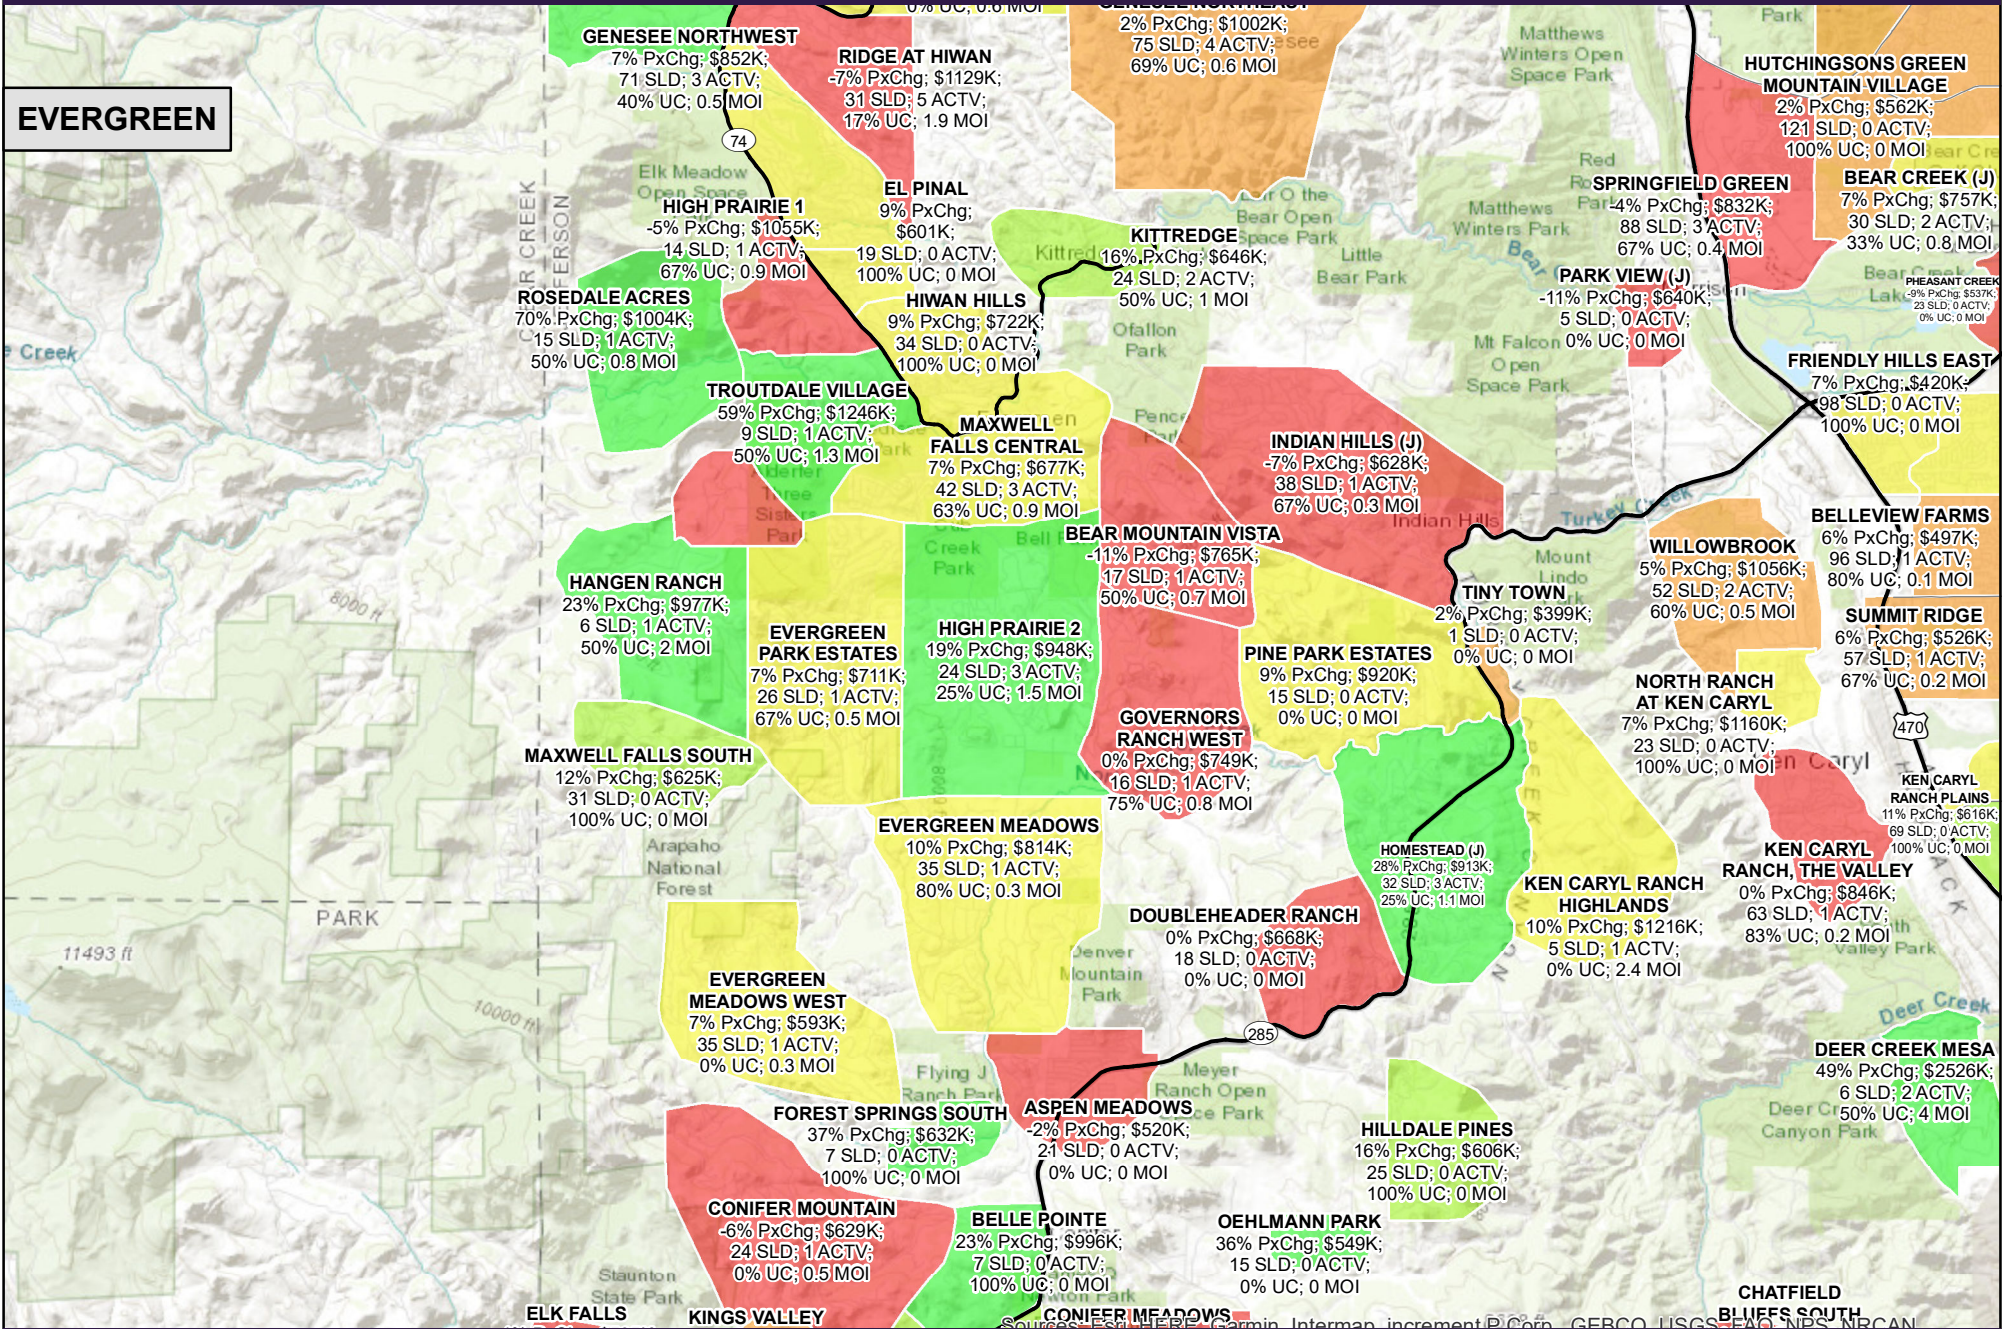

PRICE CHANGE

- 1% or Worse
- 1% to +4%
- +4% to +8%
- +8% to +15%
- +15% or Better

303-962-4272

WWW.YOURCASTLE.COM

EVERGREEN

PxChg=Price Change
SLD=# Homes Sold Past 12 Months
UC= Homes Under Contract

Price=Average Sold Price Past 12 Months
ACTV= # Active Listings
MOI=Months of Inventory