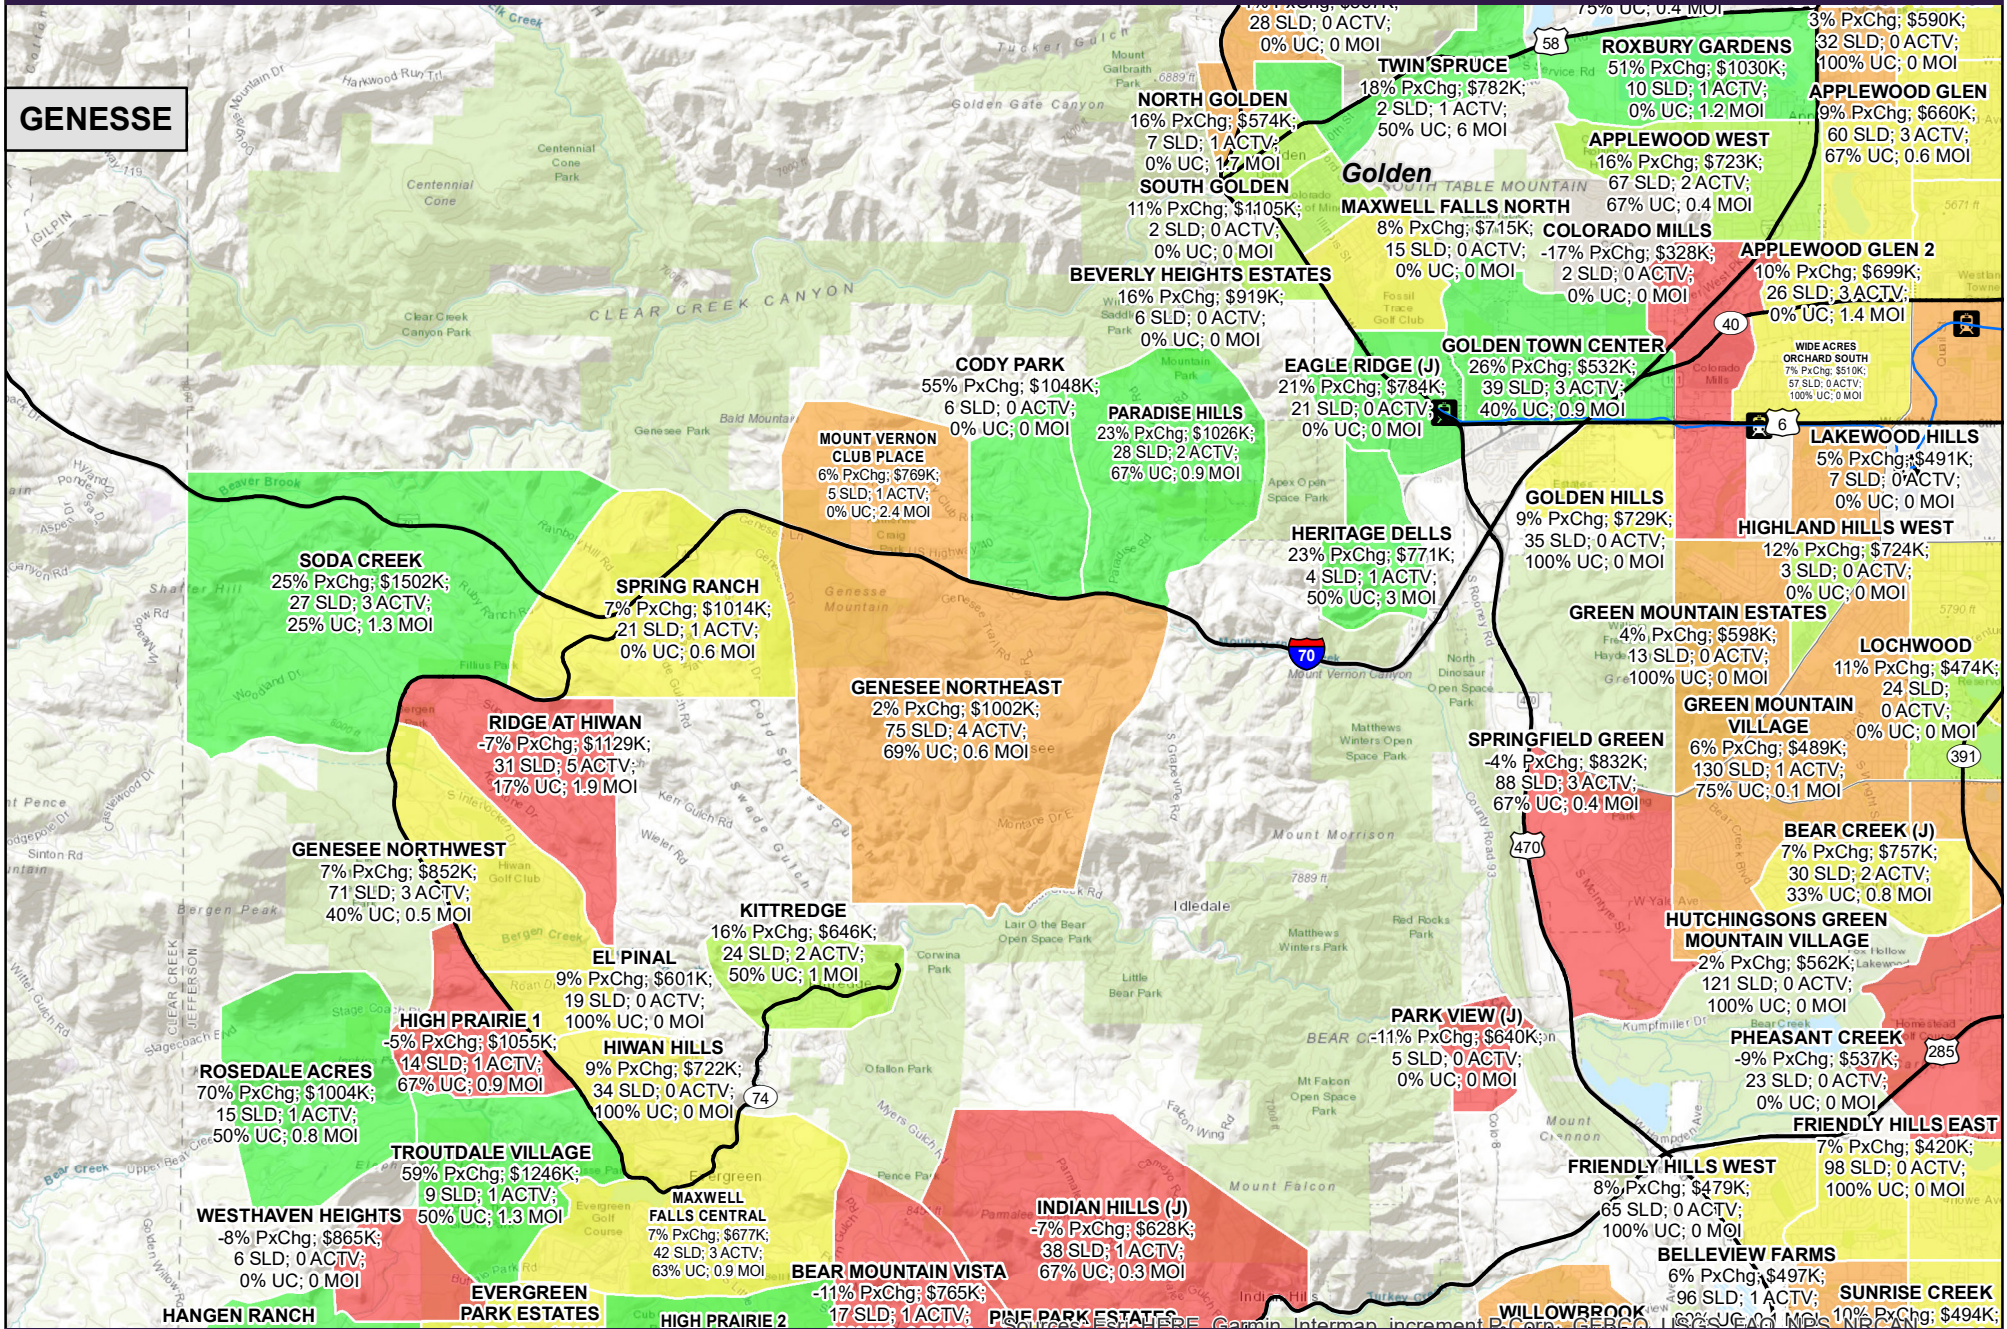

GENESSE

PxChg=Price Change
SLD=# Homes Sold Past 12 Months
UC= Homes Under Contract

Price=Average Sold Price Past 12 Months
ACTV= # Active Listings
MOI=Months of Inventory

Not all properties were listed and/or sold by Company. This representation is based in whole or in part on content supplied by REcolorado®, Inc. REcolorado®, Inc. does not guarantee nor is it in any way responsible for its accuracy. Content maintained by REcolorado®, Inc. may not reflect all real estate activity in the market. Call 303-962-4272 to order. All forms of copying are prohibited.