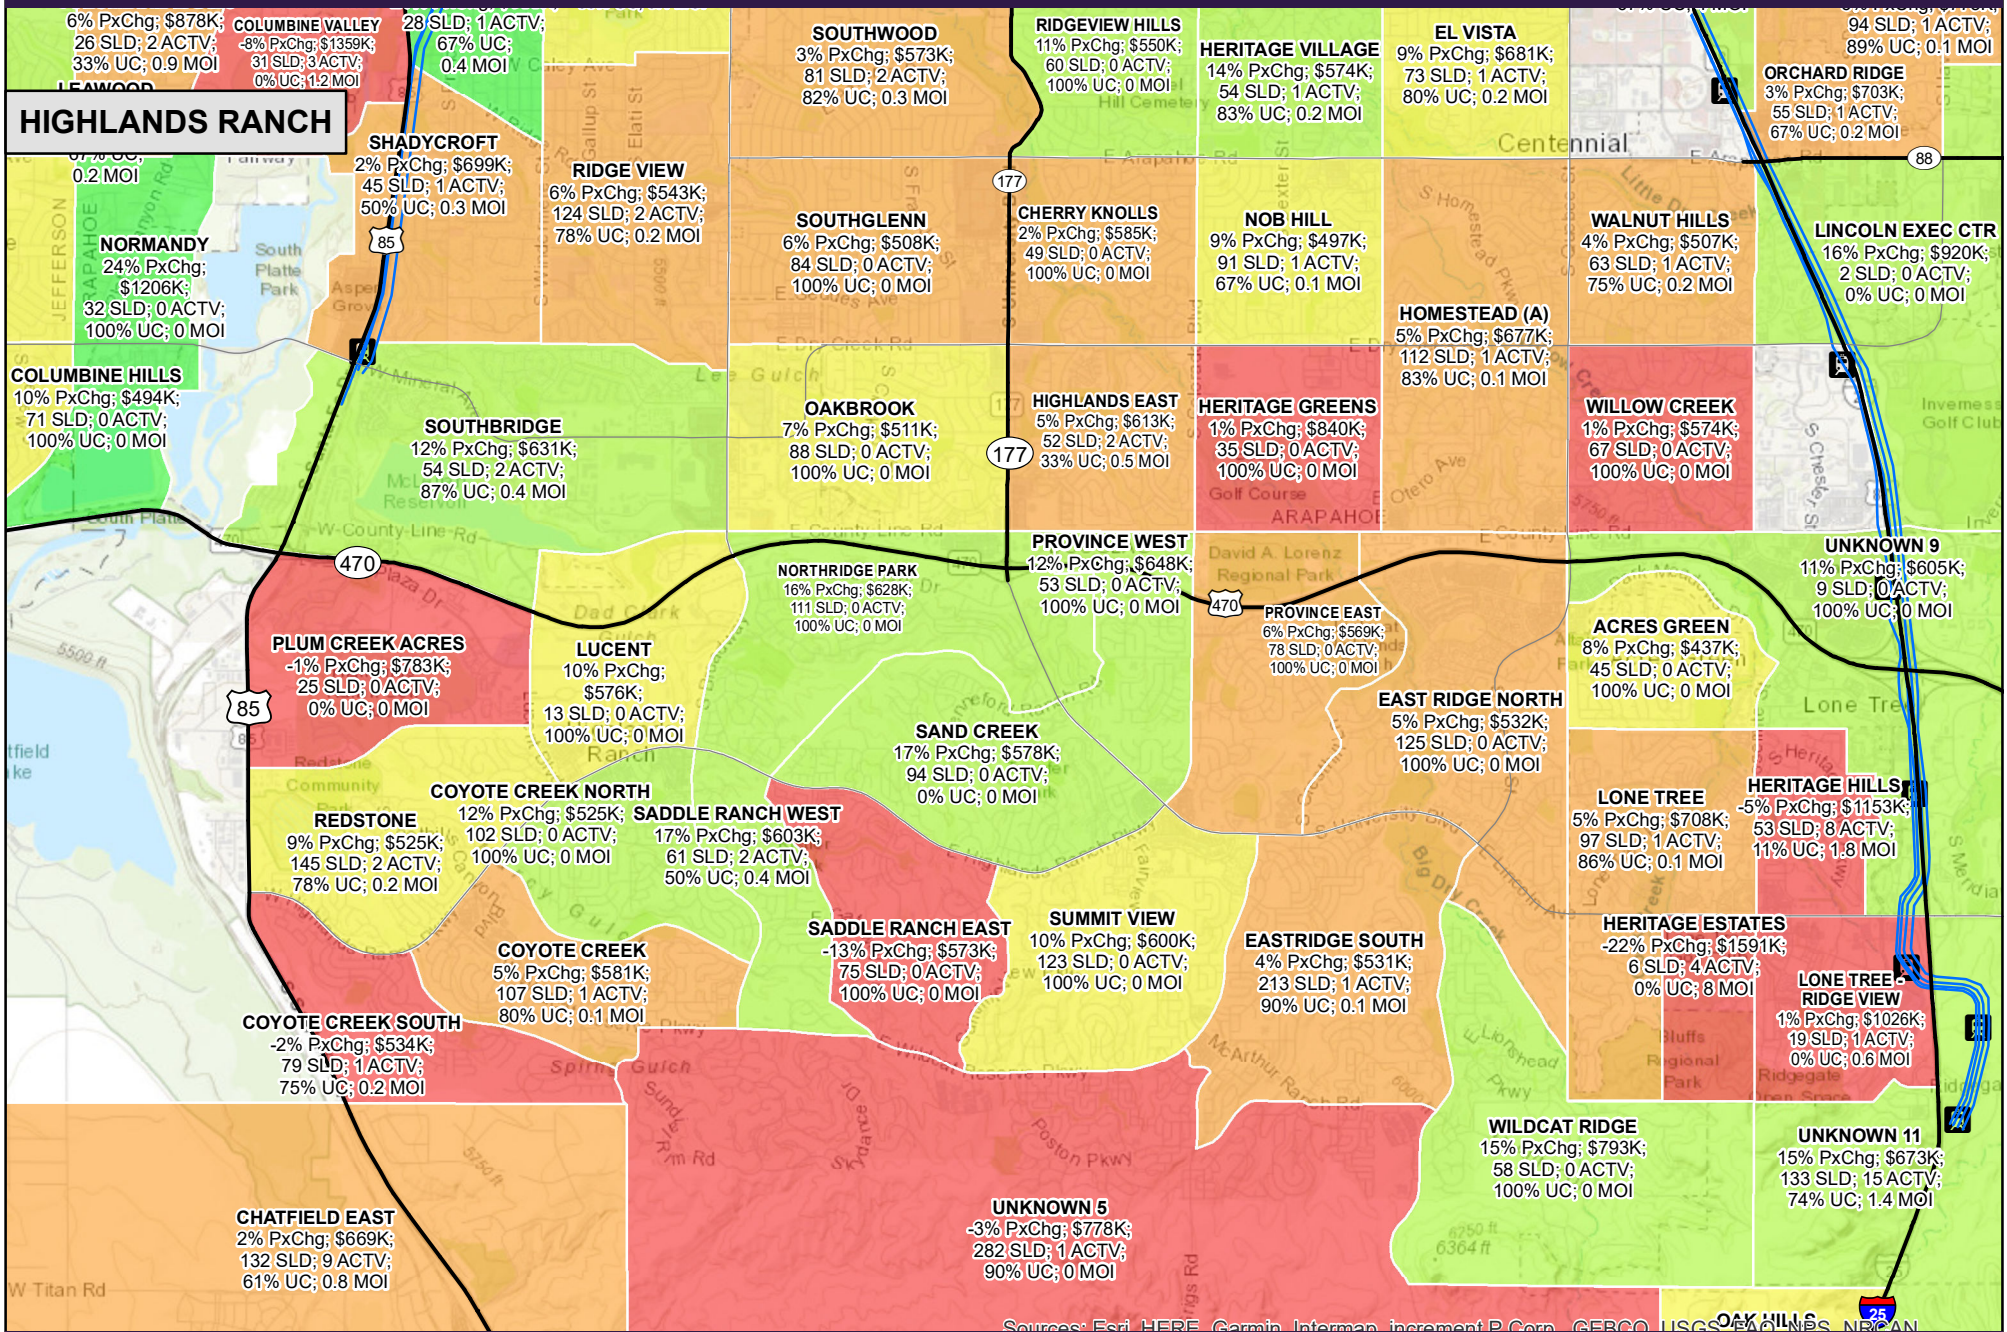

**PRICE CHANGE**

- -1% or Worse
- -1% to +4%
- +4% to +8%
- +8% to +15%
- +15% or Better

303-962-4272

WWW.YOURCASTLE.COM

PxChg=Price Change  
SLD=# Homes Sold Past 12 Months  
UC= Homes Under Contract

Price=Average Sold Price Past 12 Months  
ACTV= # Active Listings  
MOI=Months of Inventory