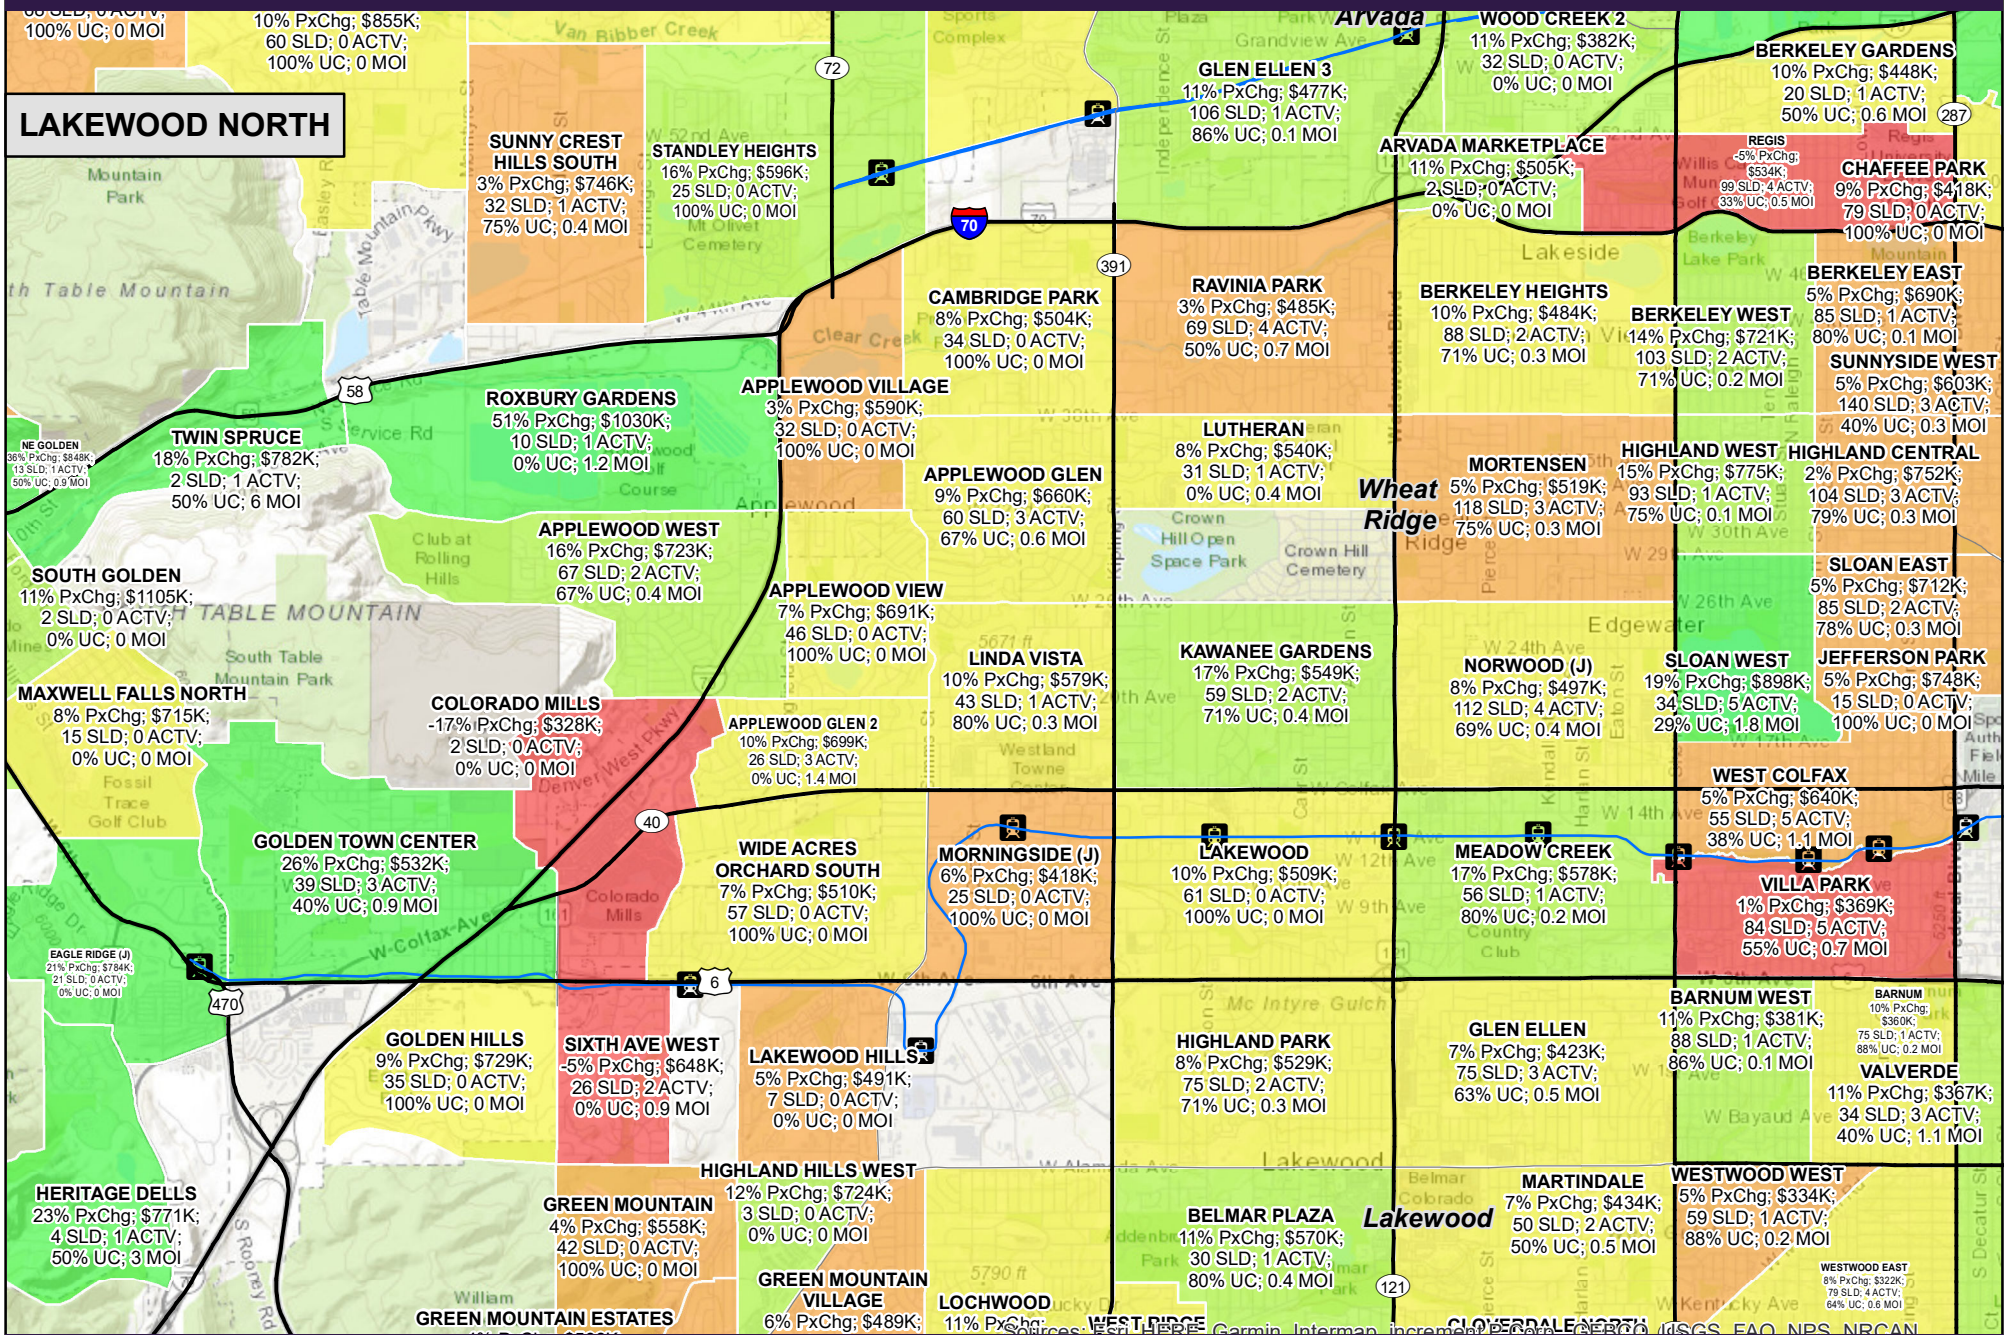

PRICE CHANGE

- -1% or Worse
- -1% to +4%
- +4% to +8%
- +8% to +15%
- +15% or Better

303-962-4272
WWW.YOURCASTLE.COM

PxChg=Price Change
SLD=# Homes Sold Past 12 Months
UC= Homes Under Contract

Price=Average Sold Price Past 12 Months
ACTV= # Active Listings
MOI=Months of Inventory