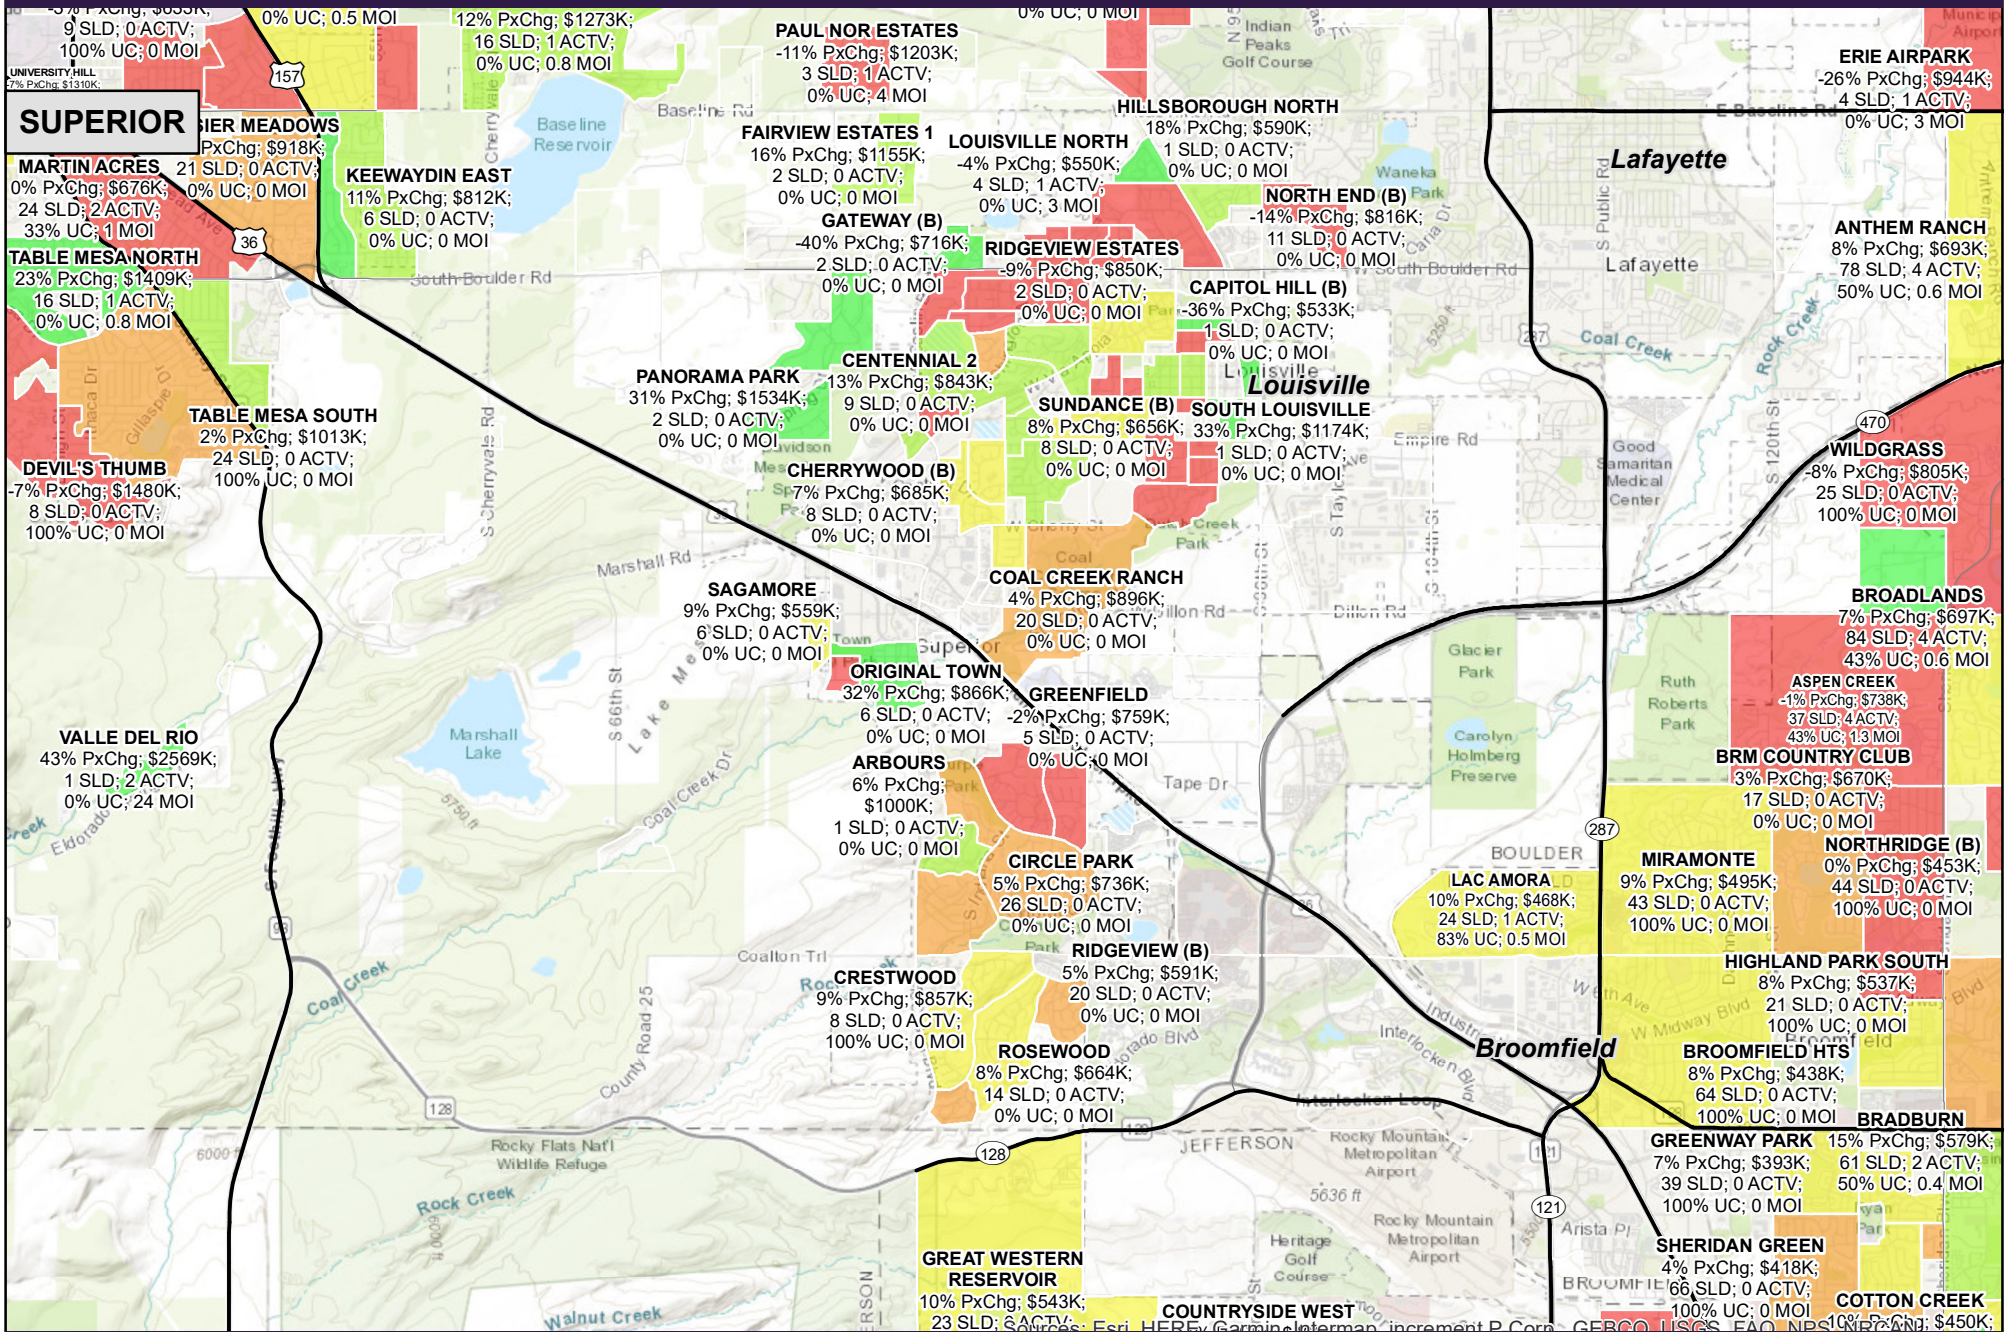

**PRICE CHANGE**

- 1% or Worse
- 1% to +4%
- +4% to +8%
- +8% to +15%
- +15% or Better

303-962-4272

WWW.YOURCASTLE.COM

PxChg=Price Change  
SLD=# Homes Sold Past 12 Months  
UC= Homes Under Contract

Price=Average Sold Price Past 12 Months  
ACTV= # Active Listings  
MOI=Months of Inventory